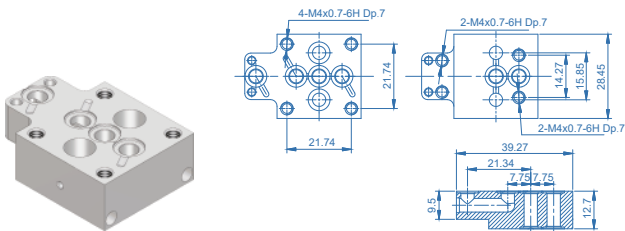

### Product Features

- C-seal
- Non-fixed installation to ensure the sealing effect
- The wet part is treated with EP
- The surface finish: Max. 5µin. Ra
- Material: 316L VIM-VAR

Substrate

Flange

Manifolds

### Ordering Information

VIB11 - C - 32205

Substrates  
VIB Series (C-seal)

Dimensions (mm)

32205

32213

32206

32214