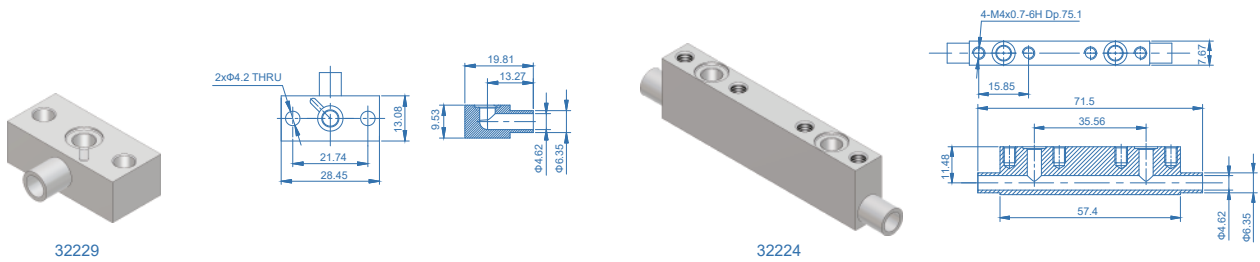

### Product Features

- C-seal
- Non-fixed installation to ensure the sealing effect
- The wet part is treated with EP
- The surface finish: Max. 5µin. Ra
- Material: 316L VIM-VAR

Substrate

Flange

Manifolds

### Dimensions (mm)