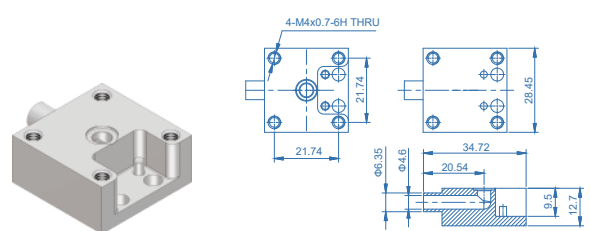

Substrates
VIB Series (C-seal)

Dimensions (mm)

34476