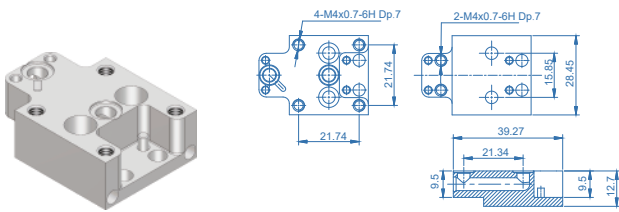

### Product Features

- C-seal
- Non-fixed installation to ensure the sealing effect
- The wet part is treated with EP
- The surface finish: Max. 5µin. Ra
- Material: 316L VIM-VAR

Substrate

Flange

Manifolds

Bracket

### Ordering Information

VIB11 - C - 32205

Substrates  
VIB Series (C-seal)

Dimensions (mm)

32205

32213

32206

32214