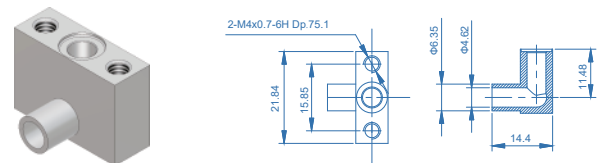

Substrates
VIB Series (C-seal)

Dimensions (mm)

32255