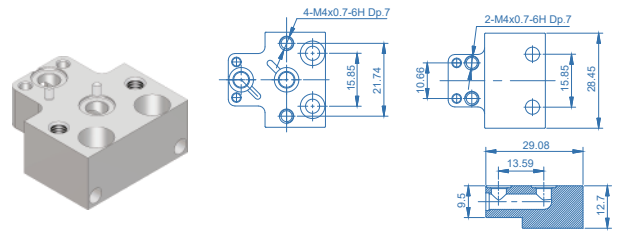

### Product Features

- C-seal
- Non-fixed installation to ensure the sealing effect
- The wet part is treated with EP
- The surface finish: Max. 5µin. Ra
- Material: 316L VIM-VAR

Substrate

Flange

Manifolds

### Ordering Information

VIB11 - C - 32205

Substrates  
VIB Series (C-seal)

Dimensions (mm)

32205

32213

32206

32214