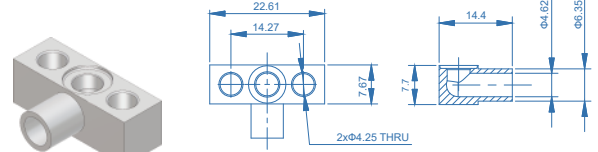

### Product Features

- C-seal
- Non-fixed installation to ensure the sealing effect
- The wet part is treated with EP
- The surface finish: Max. 5µin. Ra
- Material: 316L VIM-VAR

Substrate

Flange

Manifolds

32208

34476

Substrates  
VIB Series (C-seal)

Dimensions (mm)

32209

32212

32210

32215