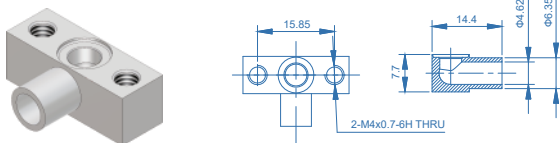

32208

34476

Substrates  
VIB Series (C-seal)

Dimensions (mm)

32209

32212

32210

32215