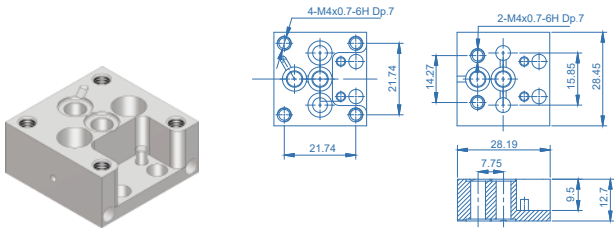

### Product Features

- C-seal
- Non-fixed installation to ensure the sealing effect
- The wet part is treated with EP
- The surface finish: Max. 5µin. Ra
- Material: 316L VIM-VAR

Substrate

Flange

Manifolds

### Ordering Information

VIB11 - C - 32205

Substrates  
VIB Series (C-seal)

Dimensions (mm)

32205

32213

32206

32214